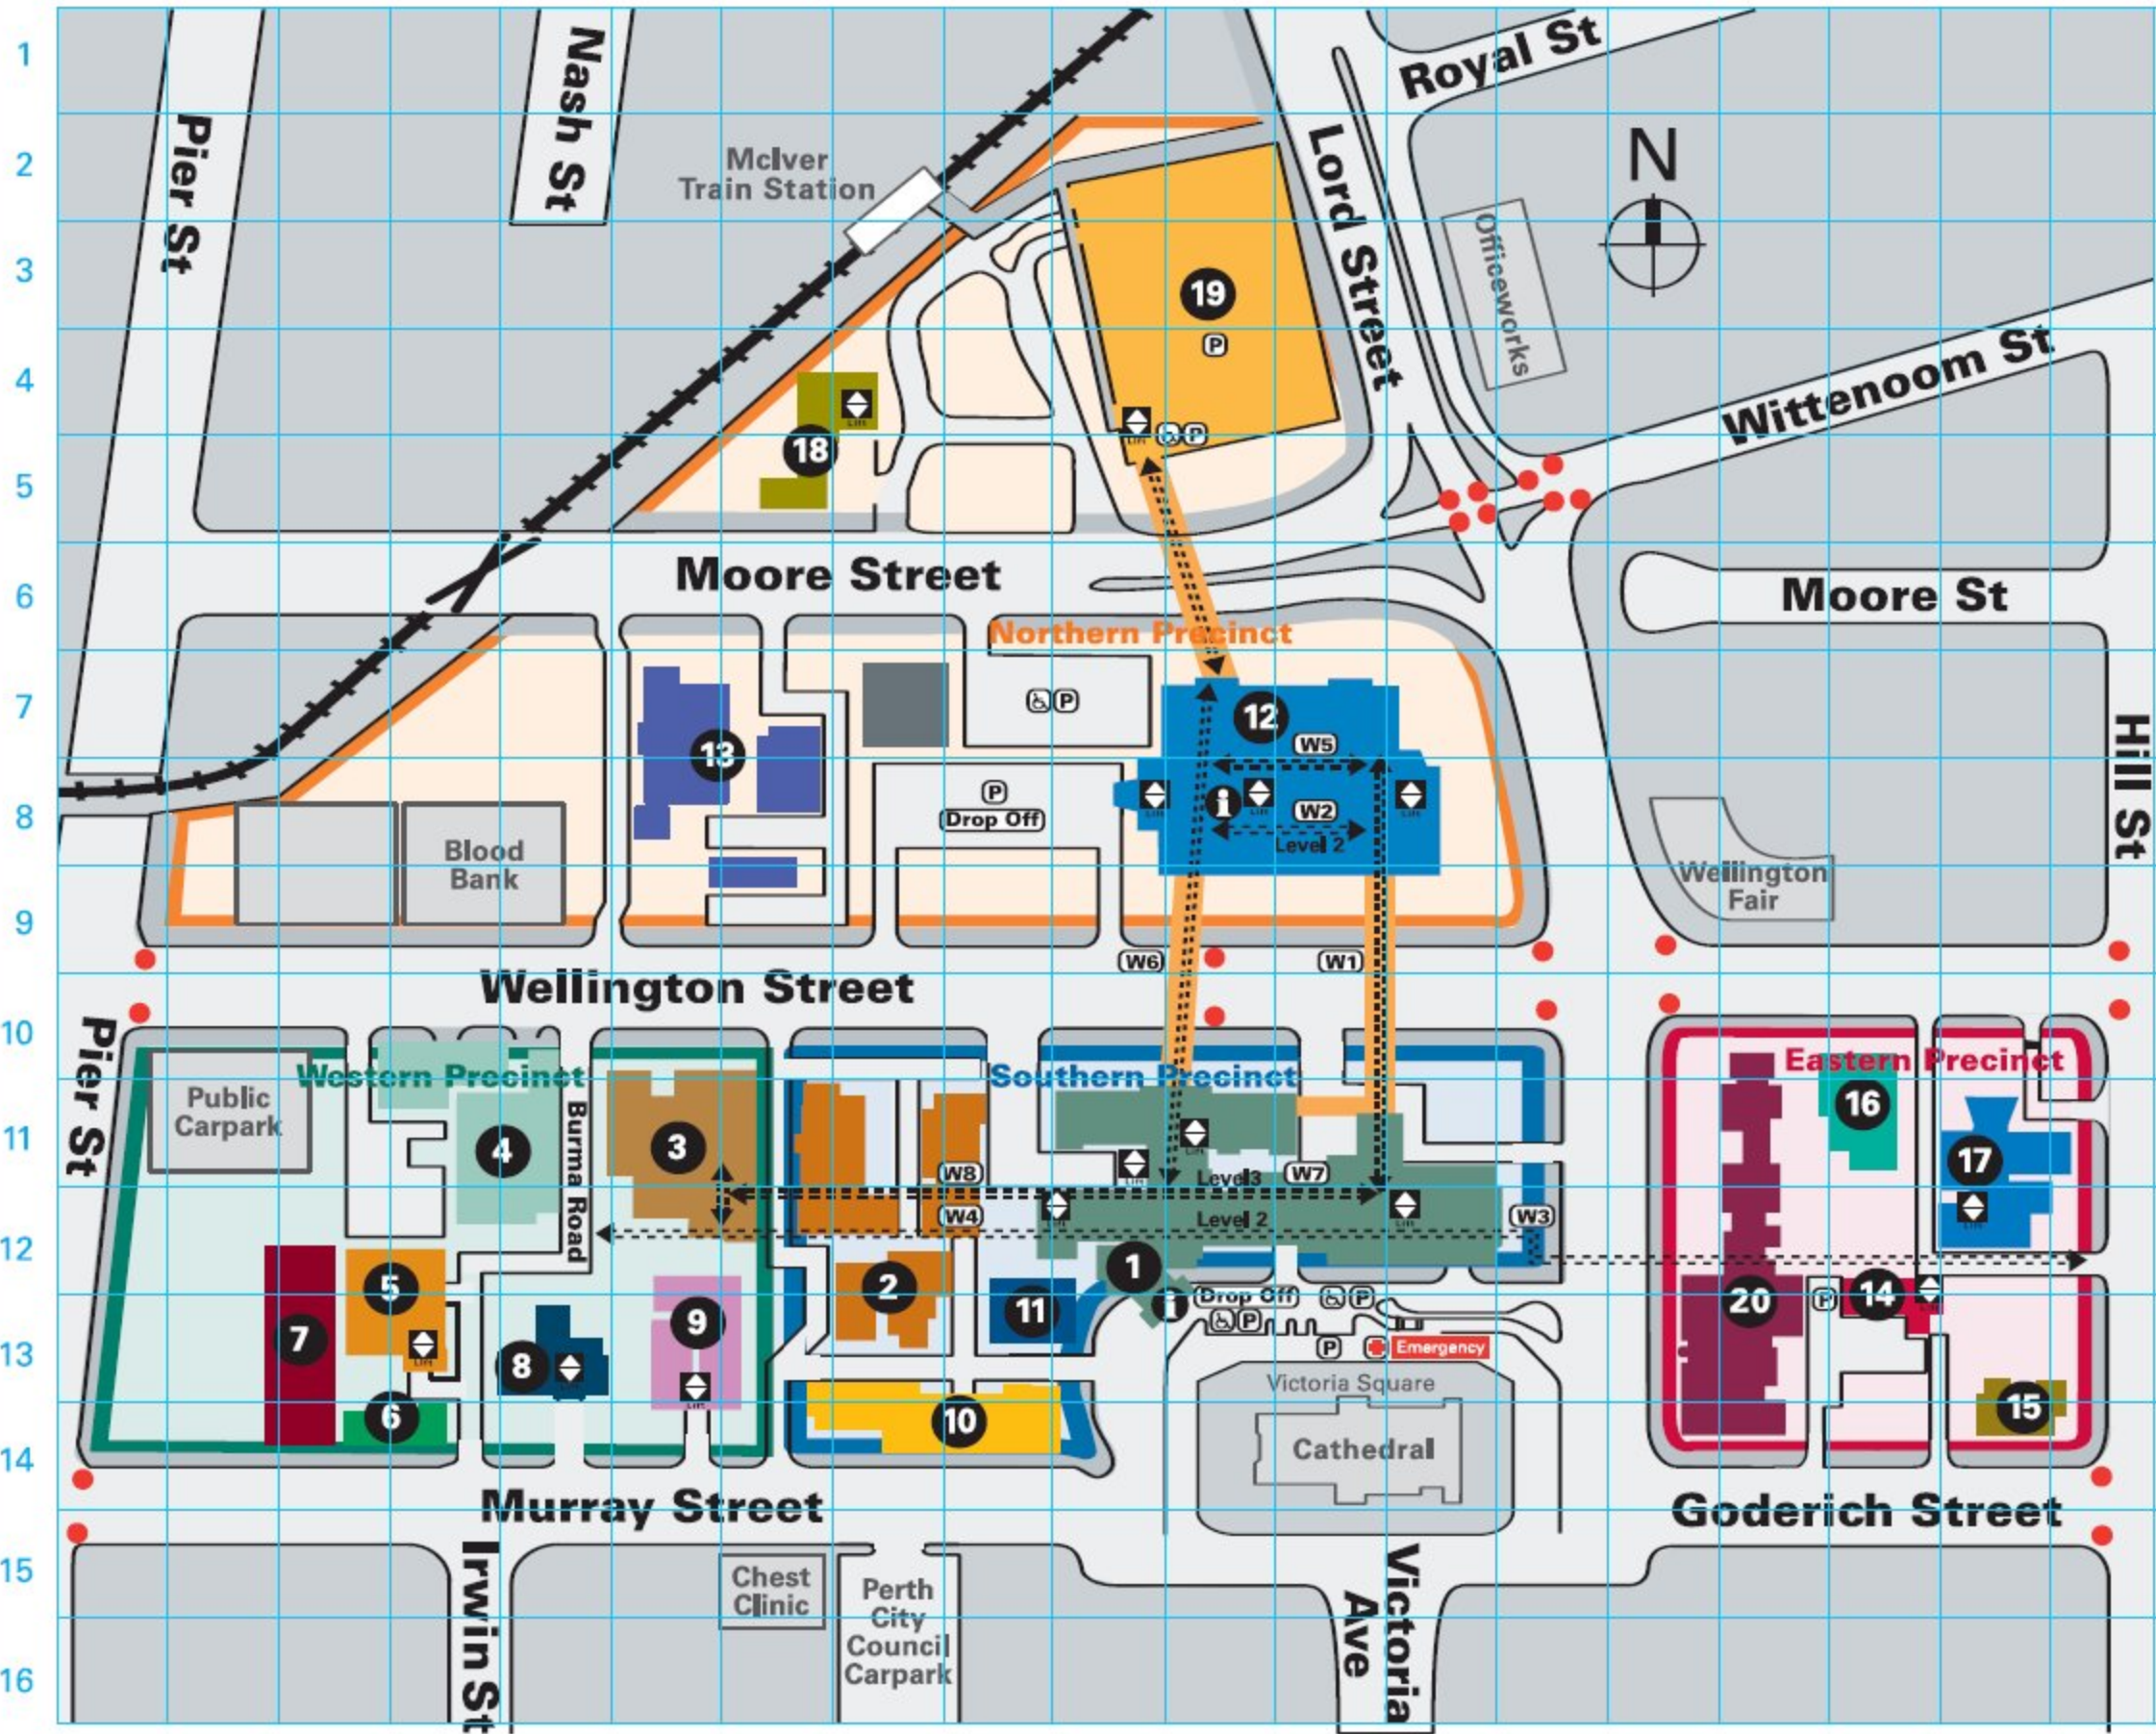

A B C D E F G H I J K L M N O P Q R S

Legend

- 1 South Block ⓘ
- 2 Nicolay Block
- 3 Ferguson Block
- 4 Bennetts Block
- 5 MRF Building
- 6 50 Murray House
- 7 70 - 74 Murray House
- 8 Ainslie House
- 9 Kirkman House
- 10 Colonial House
- 11 Milligan House
- 12 North Block ⓘ
- 13 Simmons Block
- 14 Jewell House
- 15 Marginata Flats
- 16 Fitness Centre
- 17 WASON
- 18 Waste Disposal Centre
- 19 McIver Carpark
- 20 Goderich Block ⓘ Mon - Fri

- P** ⚠ Disabled Parking
- +** Emergency
- ⬆** Lift
- P** Parking
- ⓘ** Reception
- Traffic Lights
- ↔** Walkway
- W1** Lord Walk
- W2** Lower North Walk Level 2
- W3** Murray Walk (East) Level 2
- W4** Murray Walk (West) Level 2
- W5** North Walk
- W6** Victoria Walk Level 3
- W7** Wellington Walk (East) Level 3
- W8** Wellington Walk (West) Level 3