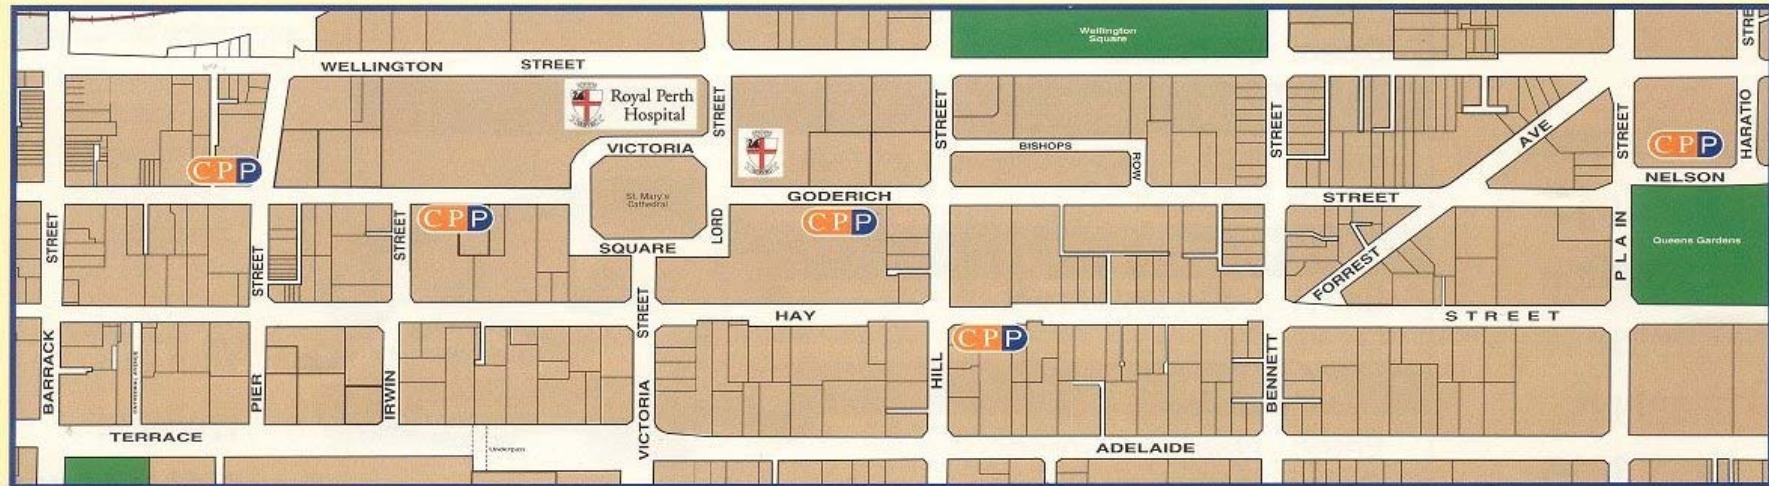

The Place to Park when visiting Royal Perth Hospital and Clinics

City of Perth Parking

For more parking information

Telephone: 9461 3236

or visit our website www.perth.wa.gov.au

CITY of PERTH