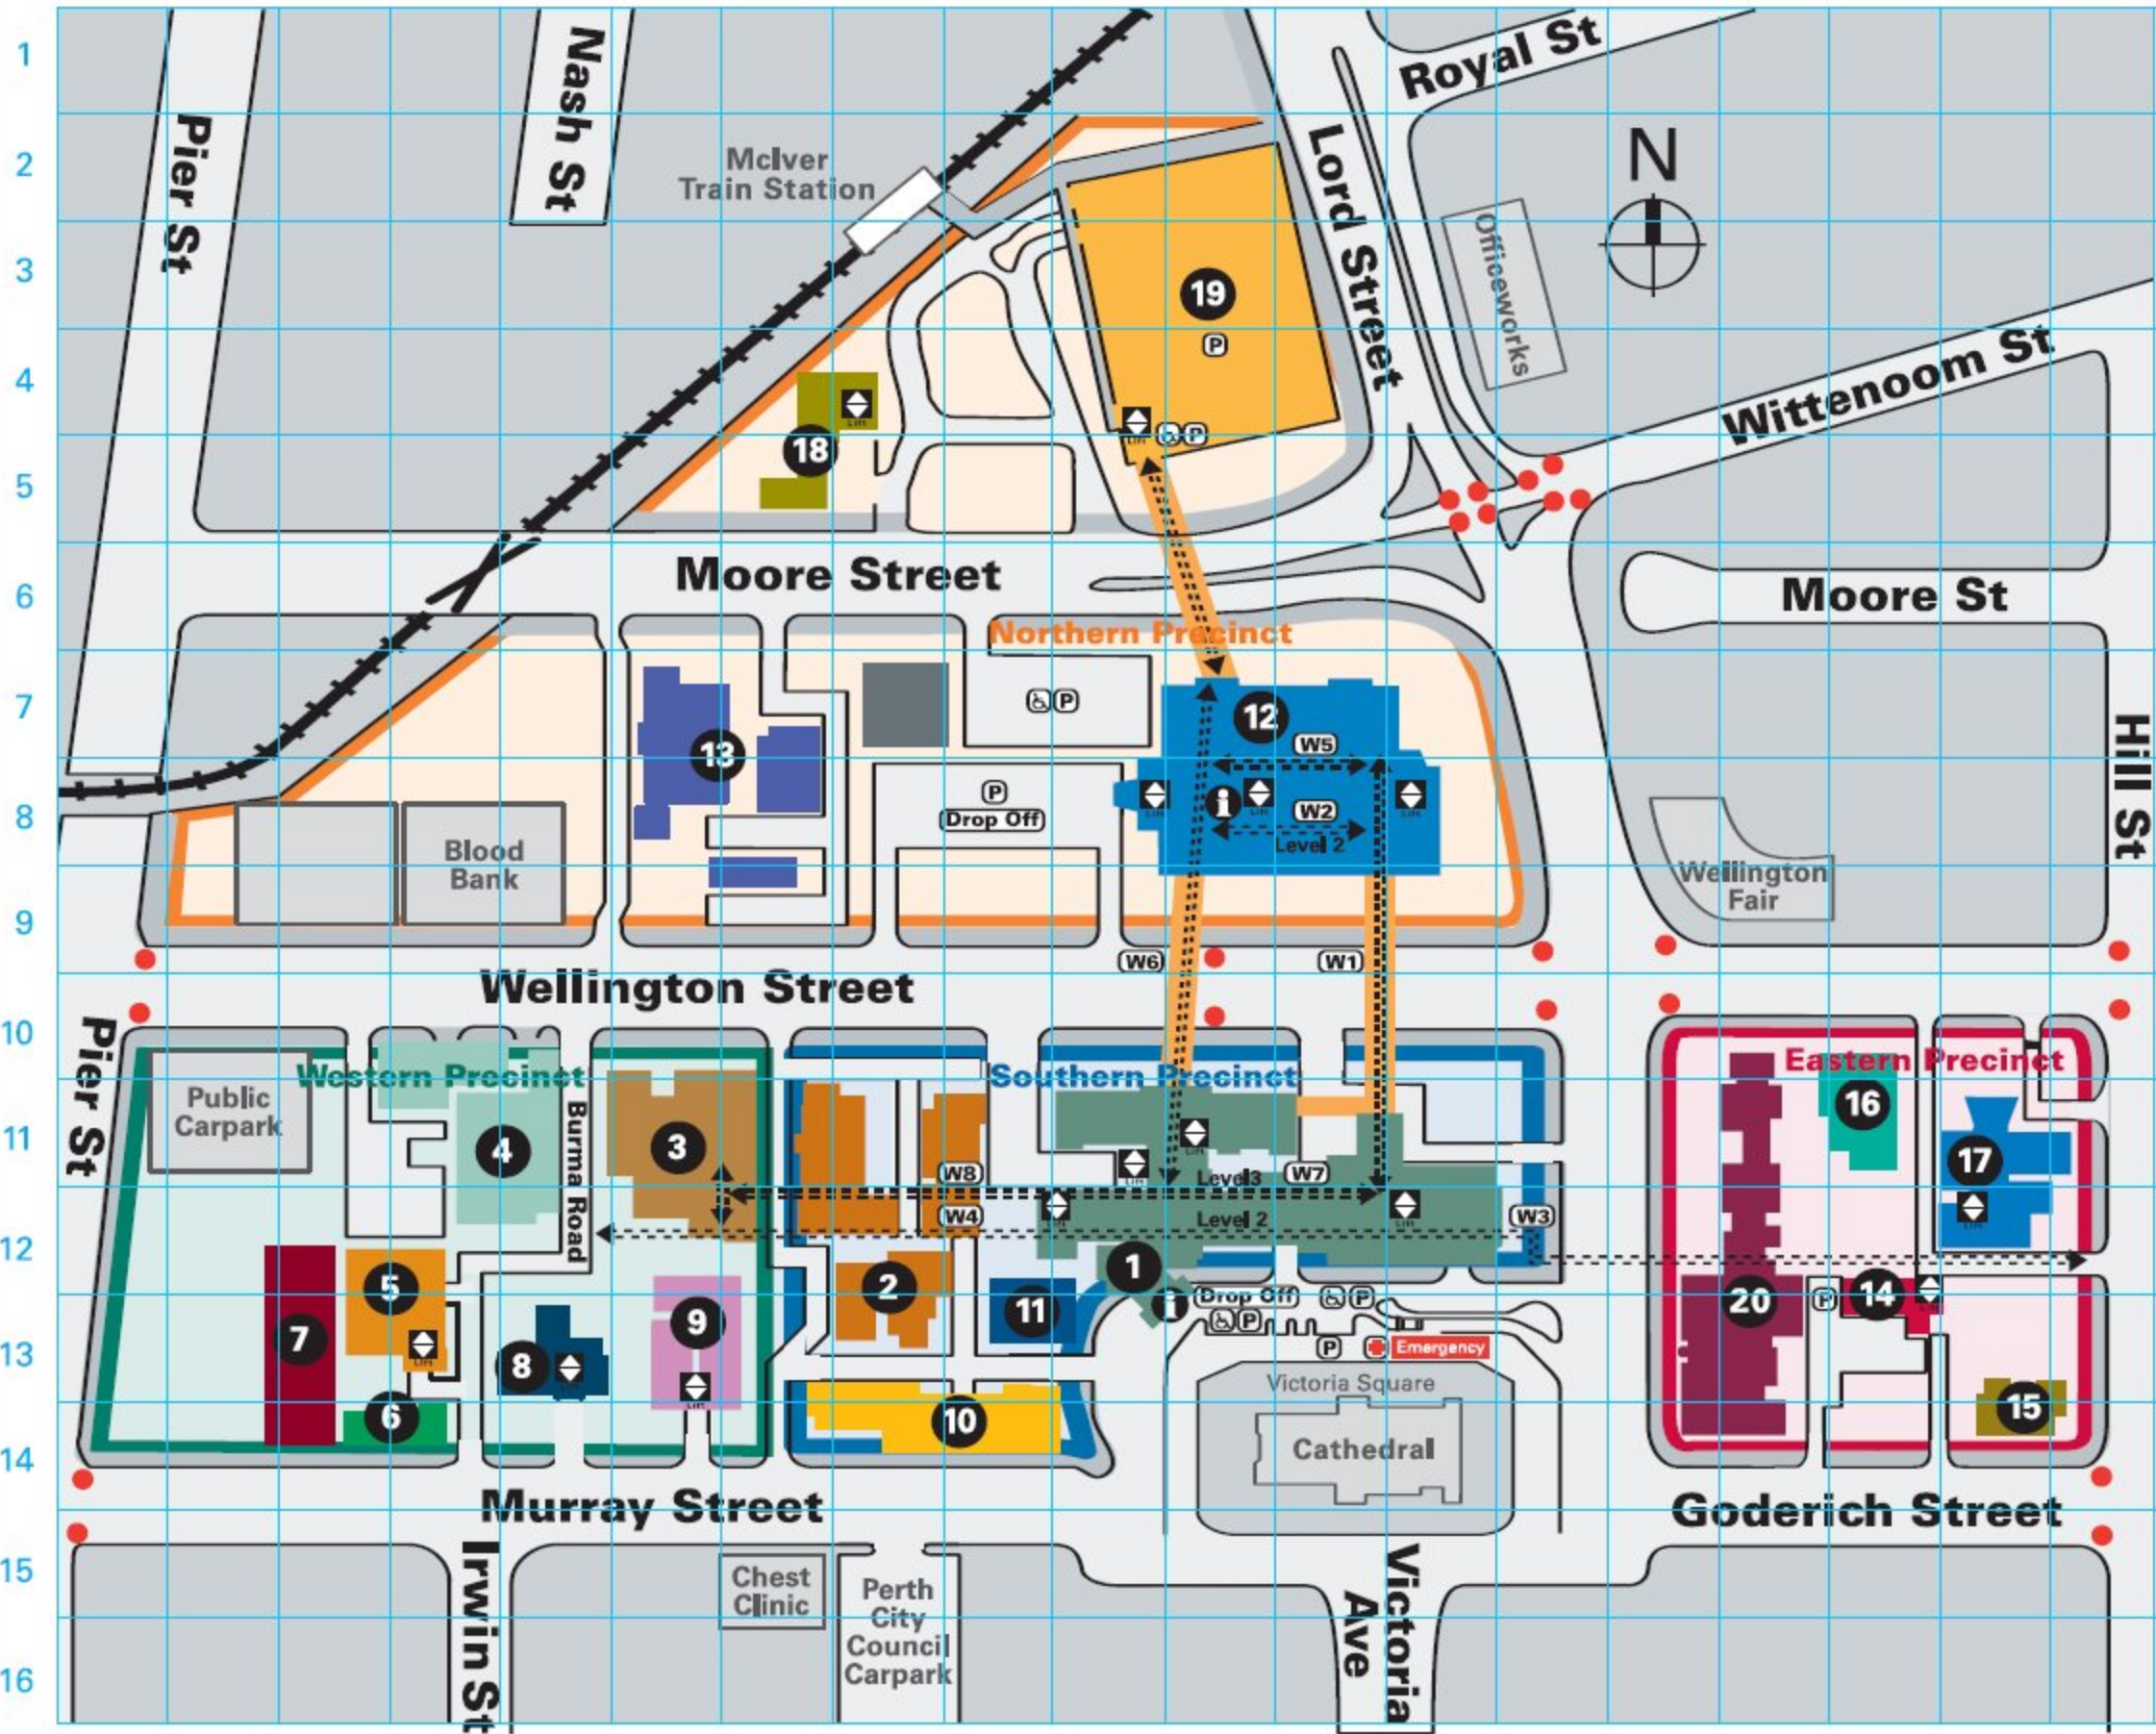

A B C D E F G H I J K L M N O P Q R S

**Legend**

- 1 South Block ⓘ
- 2 Nicolay Block
- 3 Ferguson Block
- 4 Bennetts Block
- 5 MRF Building
- 6 50 Murray House
- 7 70 - 74 Murray House
- 8 Ainslie House
- 9 Kirkman House
- 10 Colonial House
- 11 Milligan House
- 12 North Block ⓘ
- 13 Simmons Block
- 14 Jewell House
- 15 Marginata Flats
- 16 Fitness Centre
- 17 WASON
- 18 Waste Disposal Centre
- 19 McIver Carpark
- 20 Goderich Block ⓘ Mon - Fri

- P** Ⓢ Disabled Parking
- +** Emergency
- ⬆** Lift
- P** Parking
- ⓘ** Reception
- Traffic Lights
- ↔** Walkway
- W1** Lord Walk
- W2** Lower North Walk Level 2
- W3** Murray Walk (East) Level 2
- W4** Murray Walk (West) Level 2
- W5** North Walk
- W6** Victoria Walk Level 3
- W7** Wellington Walk (East) Level 3
- W8** Wellington Walk (West) Level 3